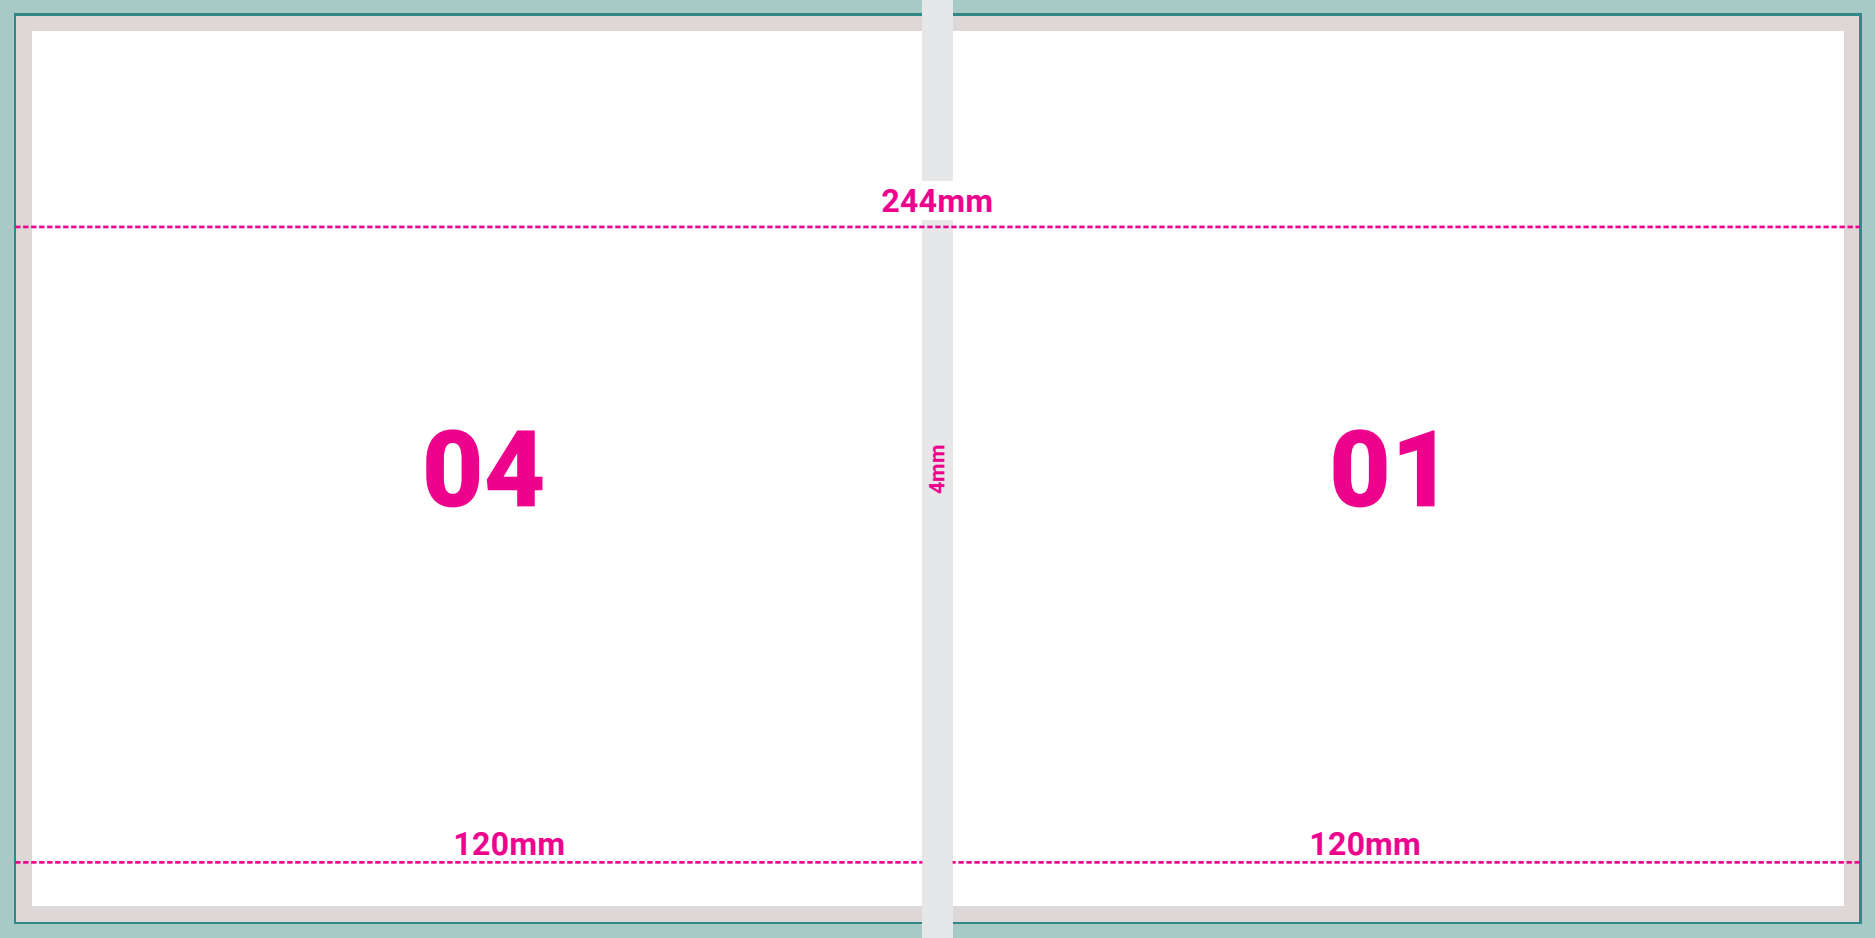

244mm

04

4mm

01

120mm

120mm

244mm

The diagram shows a two-page spread with a central gutter. A vertical grey bar represents the gutter, with a width of 4mm. Two horizontal dashed magenta lines are positioned 120mm from the top and bottom edges of the pages. The left page is labeled '02' and the right page is labeled '03'. The total width of the spread is 244mm.

02

4mm

03

120mm

120mm